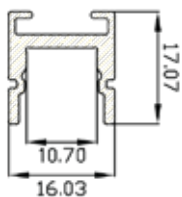

Single Line Diagram

Surface Mounted

Profile Code

SHF-1076

VIRAJ DALINE

Quick Info

Mounting Type

Surface

Material Colour

Customize RAL available

Protection mode

IP40

Driver Details

ON/OFF/, DALI-2 DT6 / DALI-2 DT8/ DALI +

Power Factor (PF) -0.95

THD- <10%

UGR - <19

LED

CCT- 3000K/ 4000K/ 5700K/ TUNABLE WHITE 2700K-6500K

CRI- ≥ 90

Life Span - L70@50000h

MacAdam - ≤ 3 SDCM

Beam Angle

65°

Optics

Lens & Reflector

Efficacy

3000K- 109.1lm

4000K- 120.6lm

5700K- 138.8lm

Tunable white 2700k-6500k- 120.6lm

Electrical

Wattage- 15W/4ft

Opt Wattage Available- 15W/4ft, 20W/4ft, 25W/4ft

Input Voltage - 220-240 VAC

Physical

Length- 1200 mm

Height- 17.07 mm

Width- 16.03mm